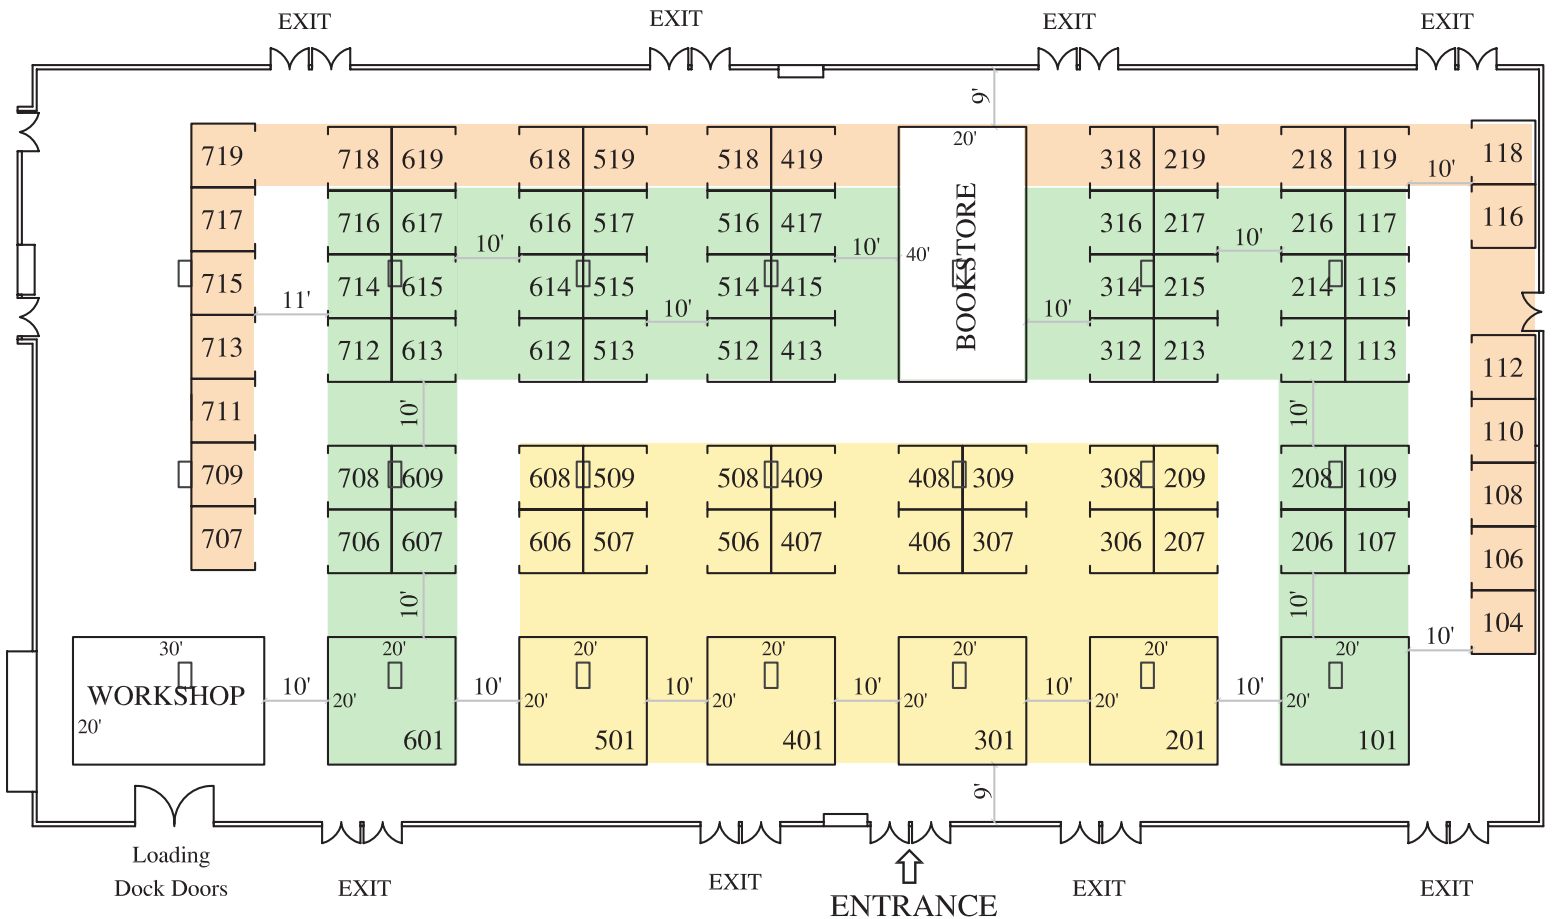

The LOG & TIMBER HOME SHOW

Since 1995

FLORIDA

MARCH 31-APRIL 1, 2012
 LAKELAND CENTER
 EXHIBIT HALL
 LAKELAND, FL

LEGEND
 Drive-in Door: 13'8" x 11'
 Ceiling Heights: 19.5 ft
 Electrical: From walls-Floor pockets