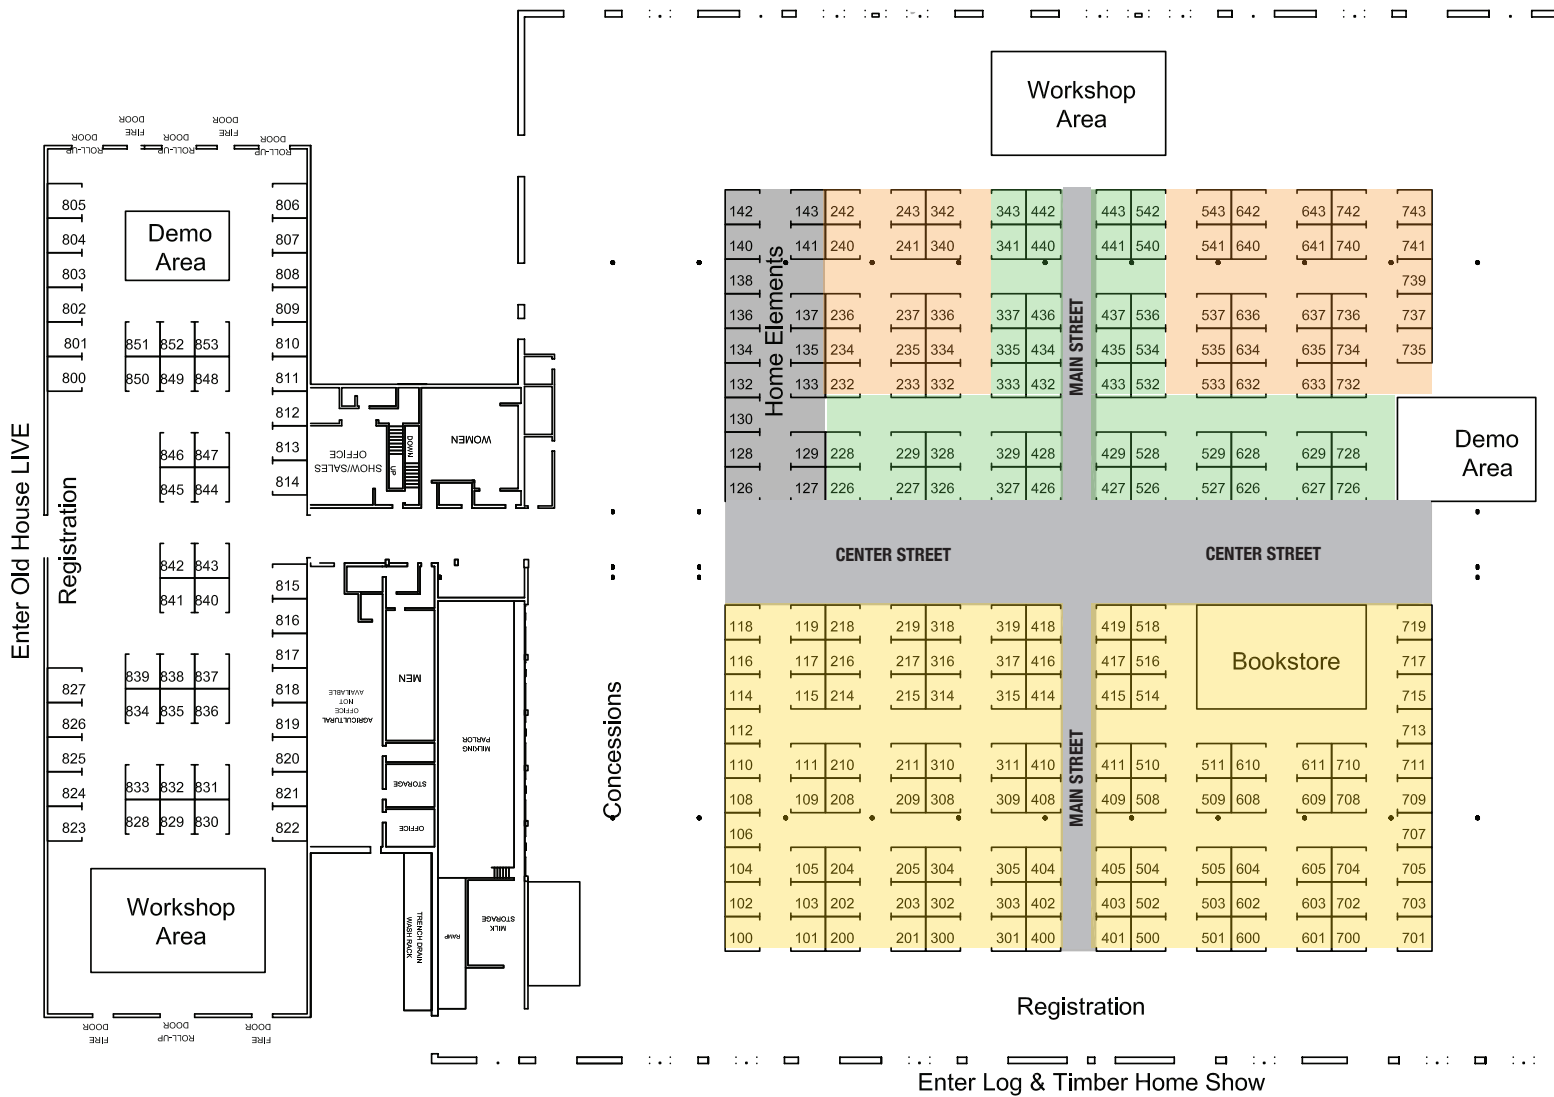

NOVEMBER 19-21, 2010  
 EASTERN STATES EXPOSITION  
 THE MALLARY COMPLEX  
 W. SPRINGFIELD, MA

**LEGEND**  
 Electrical: Dropped from ceiling  
 Columns: 9" x 9" (circular)  
 Ceiling Heights: 14' (building height limit)  
 Roll-up Door(s): 12' wide; 13'6" (highest)  
 Size of Hall: 129,400 square feet