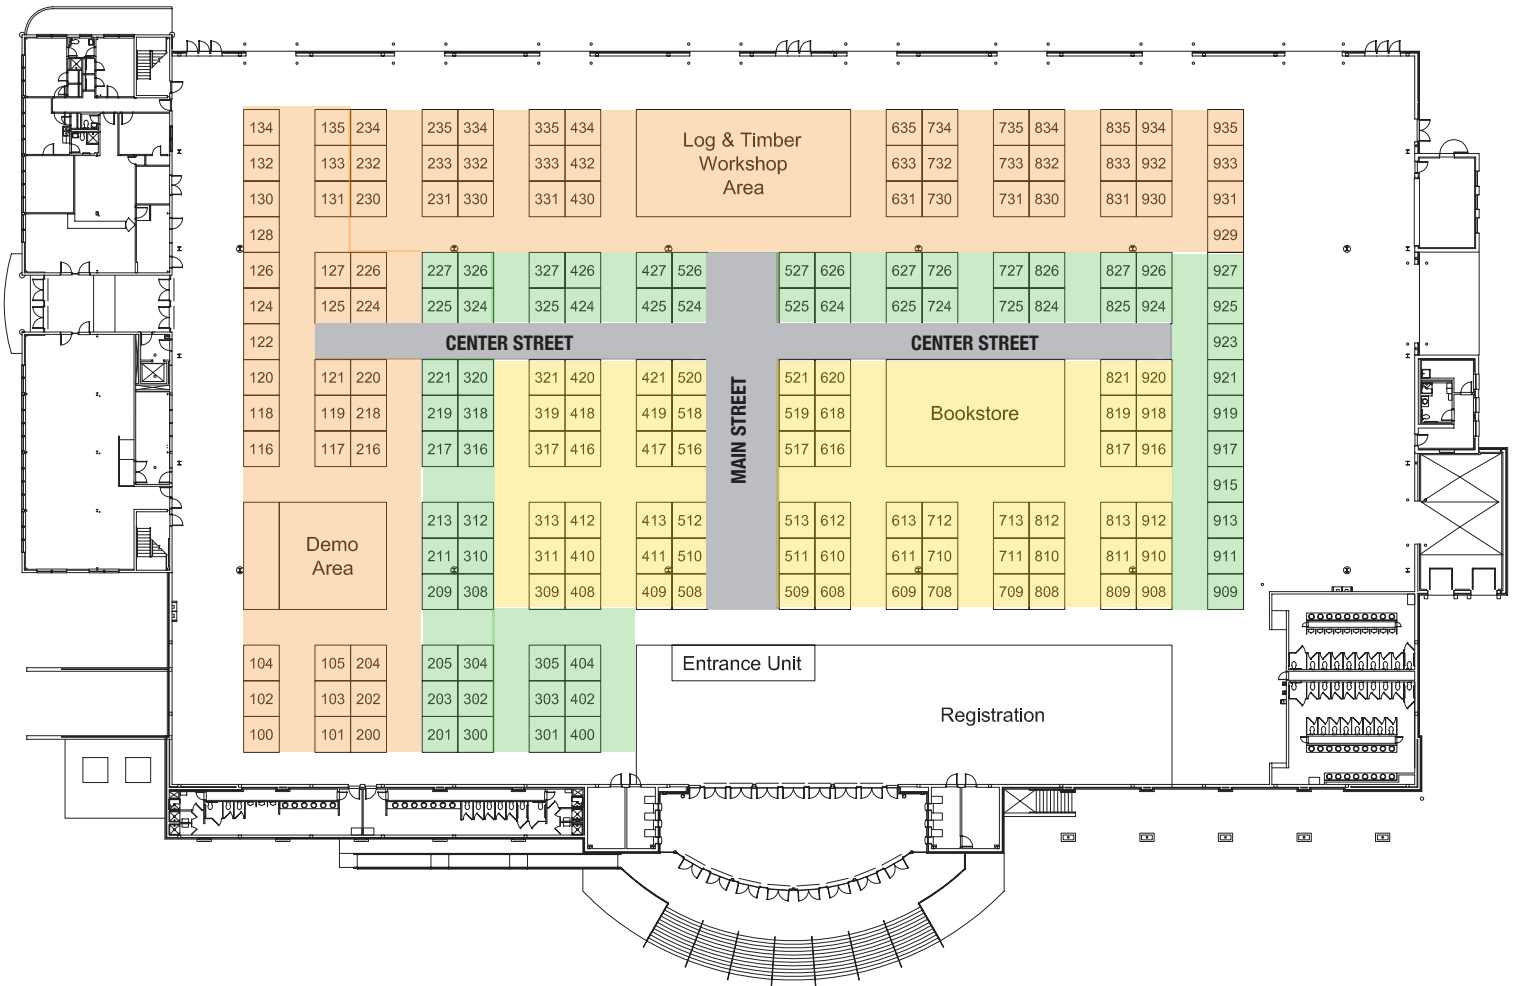

The LOG & TIMBER HOME SHOW *Indianapolis*

MARCH 25-27, 2011
INDIANA STATE FAIRGROUNDS
TOYOTA BLUE RIBBON PAVILION
INDIANAPOLIS, IN

LEGEND

- ◻ Electrical: Floor panels
- Columns: 5' 4" x 5' 4"
- Ceiling Heights: 28' (22' clearance at column lines)
- Roll-up Door(s): 3 doors (16'x16'; 14'x14' and 14'x24')
- Size of Hall: 69,000 square feet