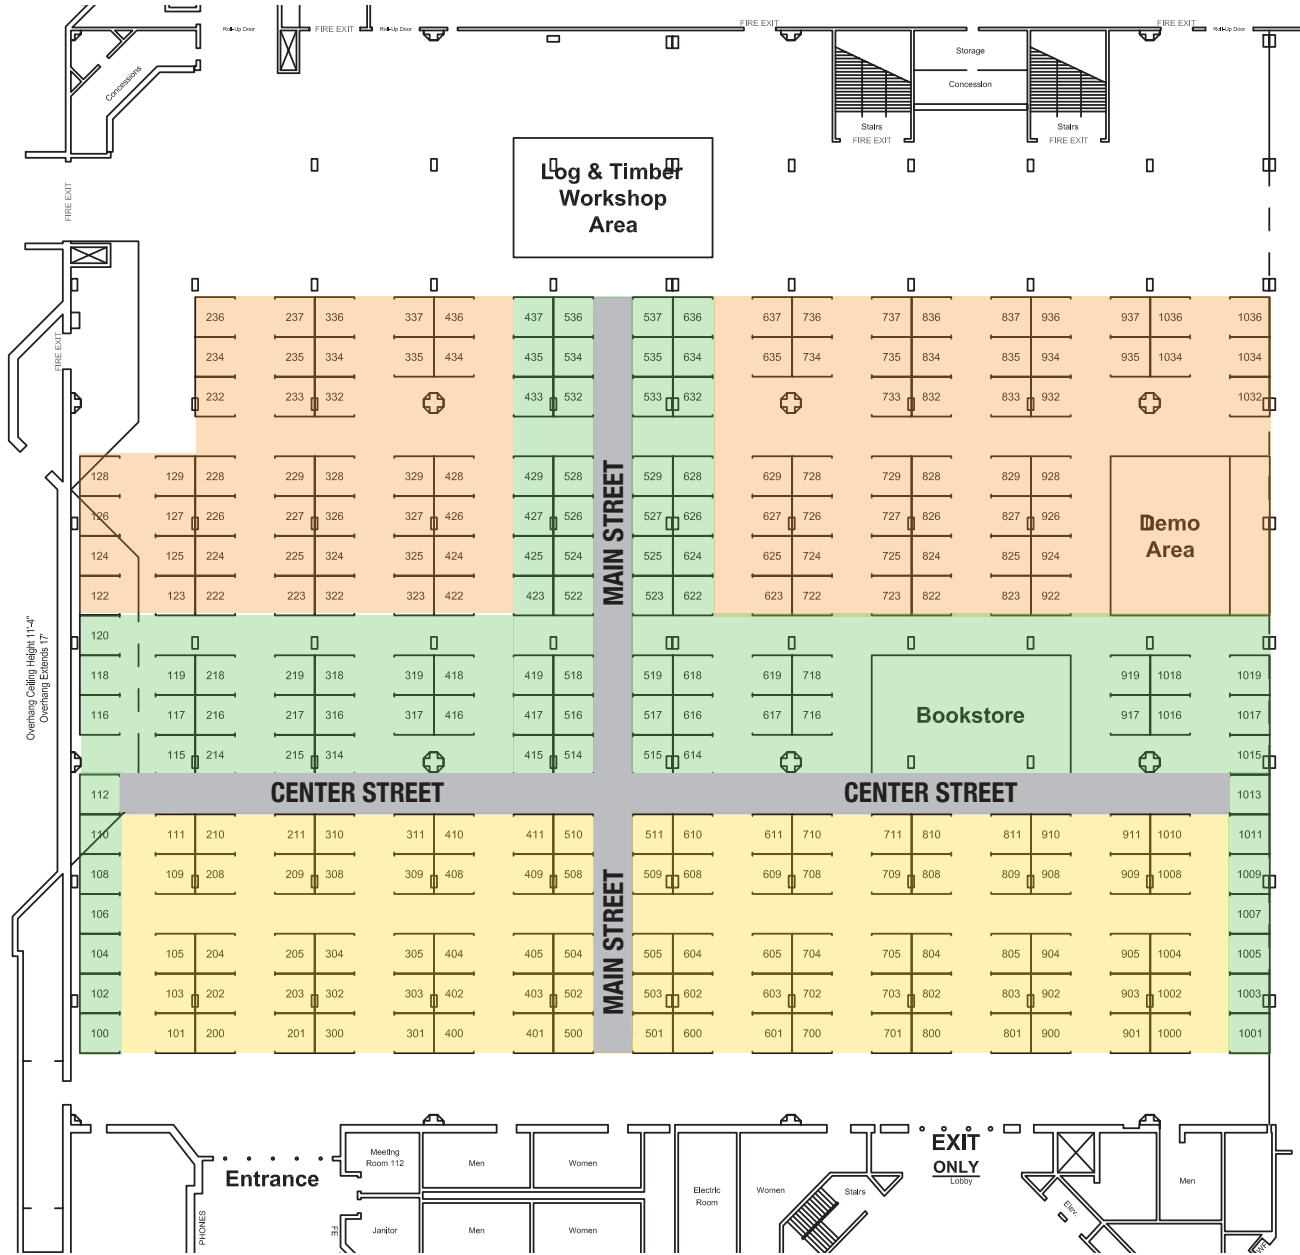

# The LOG & TIMBER HOME SHOW Nashville

FEBRUARY 25-27, 2011  
 NASHVILLE CONVENTION CENTER  
 EAST & CENTER EXHIBIT HALLS  
 NASHVILLE, TN

**LEGEND**

- Electrical: Floor pockets
- Columns: 3' round
- ▭ Ceiling Heights: 27'
- ▭ Roll-up Door(s): 18'2" x 15'
- ▭ Size of Hall: 78,725 square feet