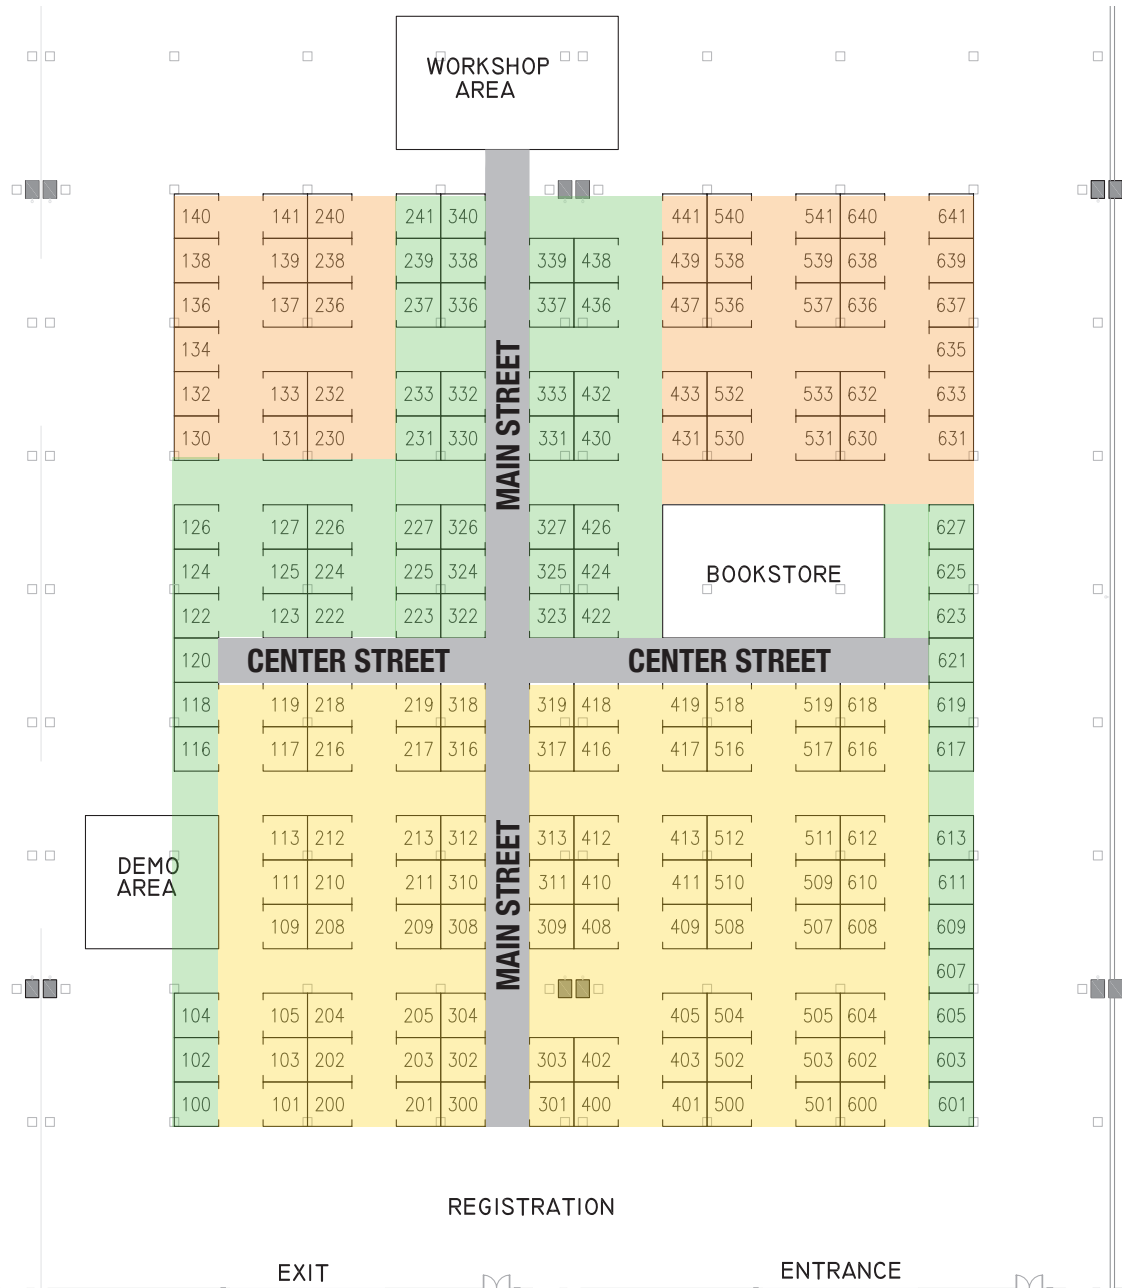

The LOG & TIMBER HOME SHOW Atlanta

JANUARY 28-30, 2011
 GEORGIA INTERNATIONAL CONVENTION CENTER
 EXHIBIT HALLS C & D
 ATLANTA, GA

LEGEND

- ◻ Electrical: Floor pockets
- ◻ Columns: single 4'x4', double 4'x8'
- ◻ Ceiling Heights: 32'
- ◻ Roll-up Door(s): 2 Doors: 20'x20'
- ◻ Size of Hall: 75,600 square feet