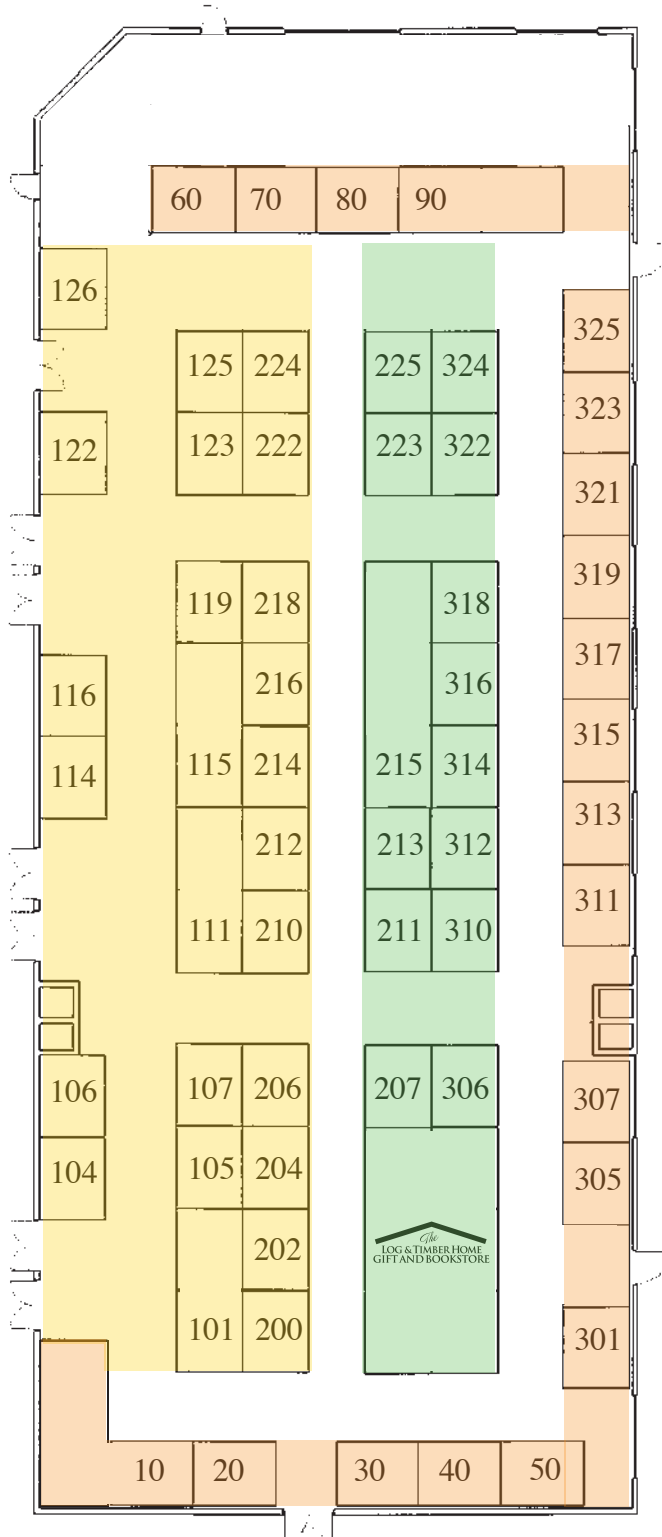

The LOG & TIMBER HOME SHOW Minneapolis

JANUARY 14, 15 & 16, 2011
EARLE BROWN HERITAGE CENTER
CARRIAGE HALL
BROOKLYN CENTER, MINNESOTA

LEGEND
 Drive-in access: no
 Electrical: Yes
 Columns: no
 Ceiling Heights: 13'7"
 Move-in Door(s): Freight Loading Dock/
 Small Items-Handcart In